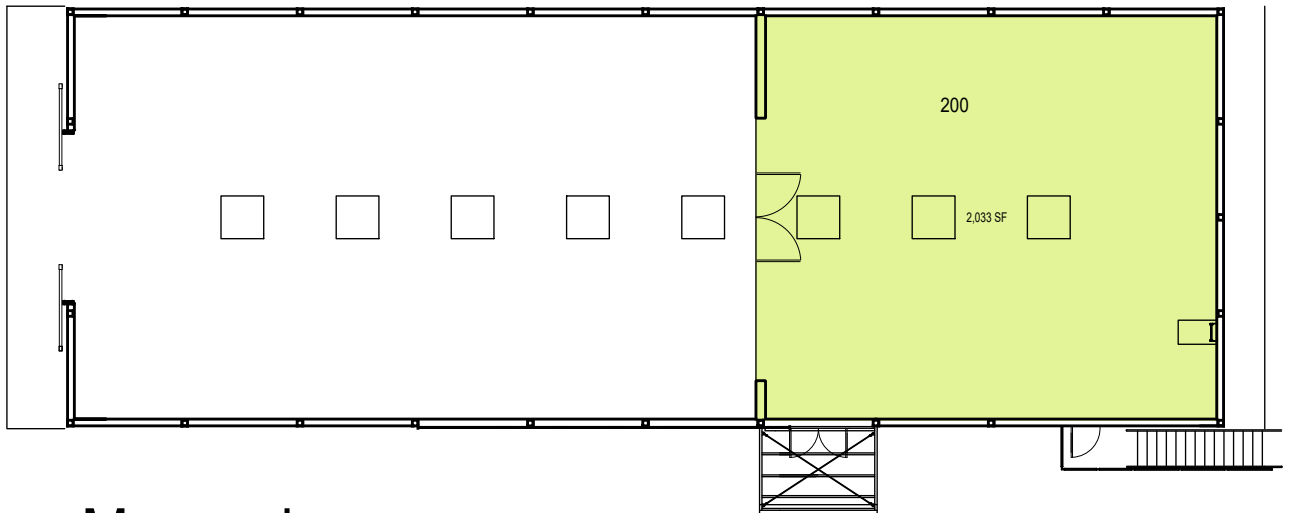

First Floor

Mezzanine

March 2022

Simpson Strong-Tie Lab

F1r 1 and Mez

000000 UNASSIGN	107500 OCOB	120000 ACAD AFRS	137500 UNIV DEV	120600 RESEARCH
102500 CAFES	110000 CLA	120400 ITS	140000 STUD AFRS	120800 ENROLL
105000 CAED	112500 CENG	121300 DIV/INCL	145000 PRESIDENT	130000 PERSON
117500 CSM	125000 AFD	150000 UNIV SUP	160000 COM&MARK	

1"=20'